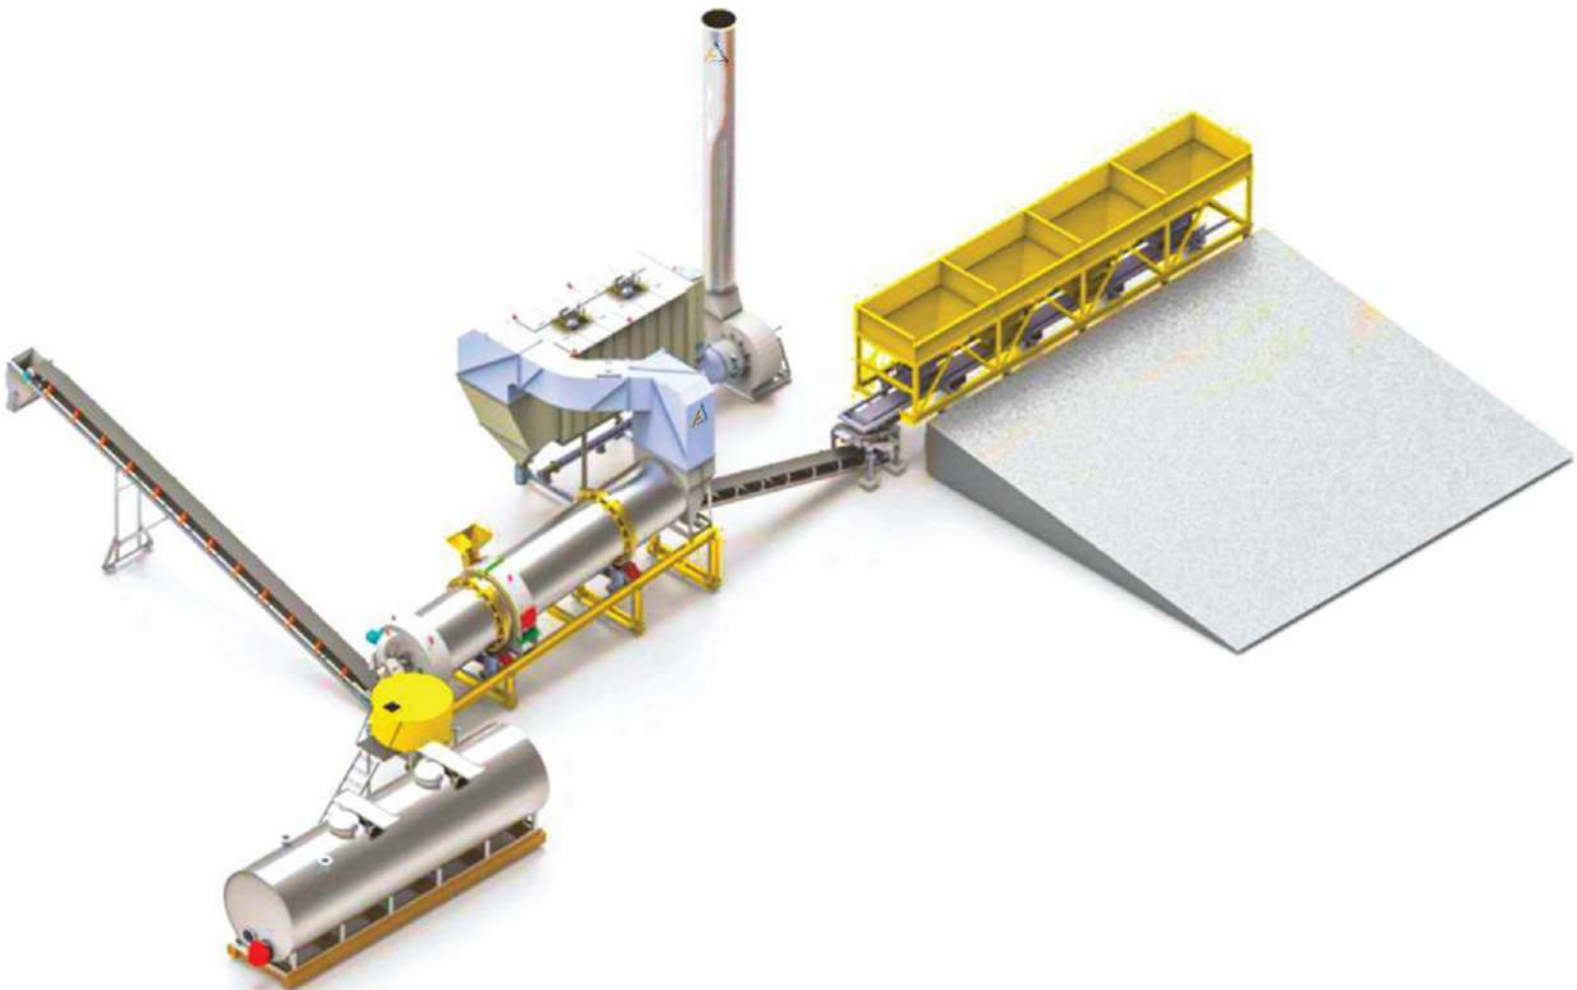

An ISO 9001: 2015 (QMS)

ALFA-OMEGA

Landmark to your triumph

ROAD CONSTRUCTION
EQUIPMENT & MACHINERY

COUNTER FLOW DRUM MIX PLANT

COUNTER FLOW DRUM MIX PLANT

An ISO 9001: 2015 (QMS)

ALFA-OMEGA
Landmark to your triumph

MODEL	CDMP-60	CDMP-90	CDMP-120
CAPACITY	40-60 TPH	60-90 TPH	90-120 TPH

SALIENT FEATURES

- Low Emission
- High Fuel Efficiency
- Produce High Quality Asphalt mix
- Low Maintenance
- Easy to install
- Easy to operate
- High Production rate
- User Friendly